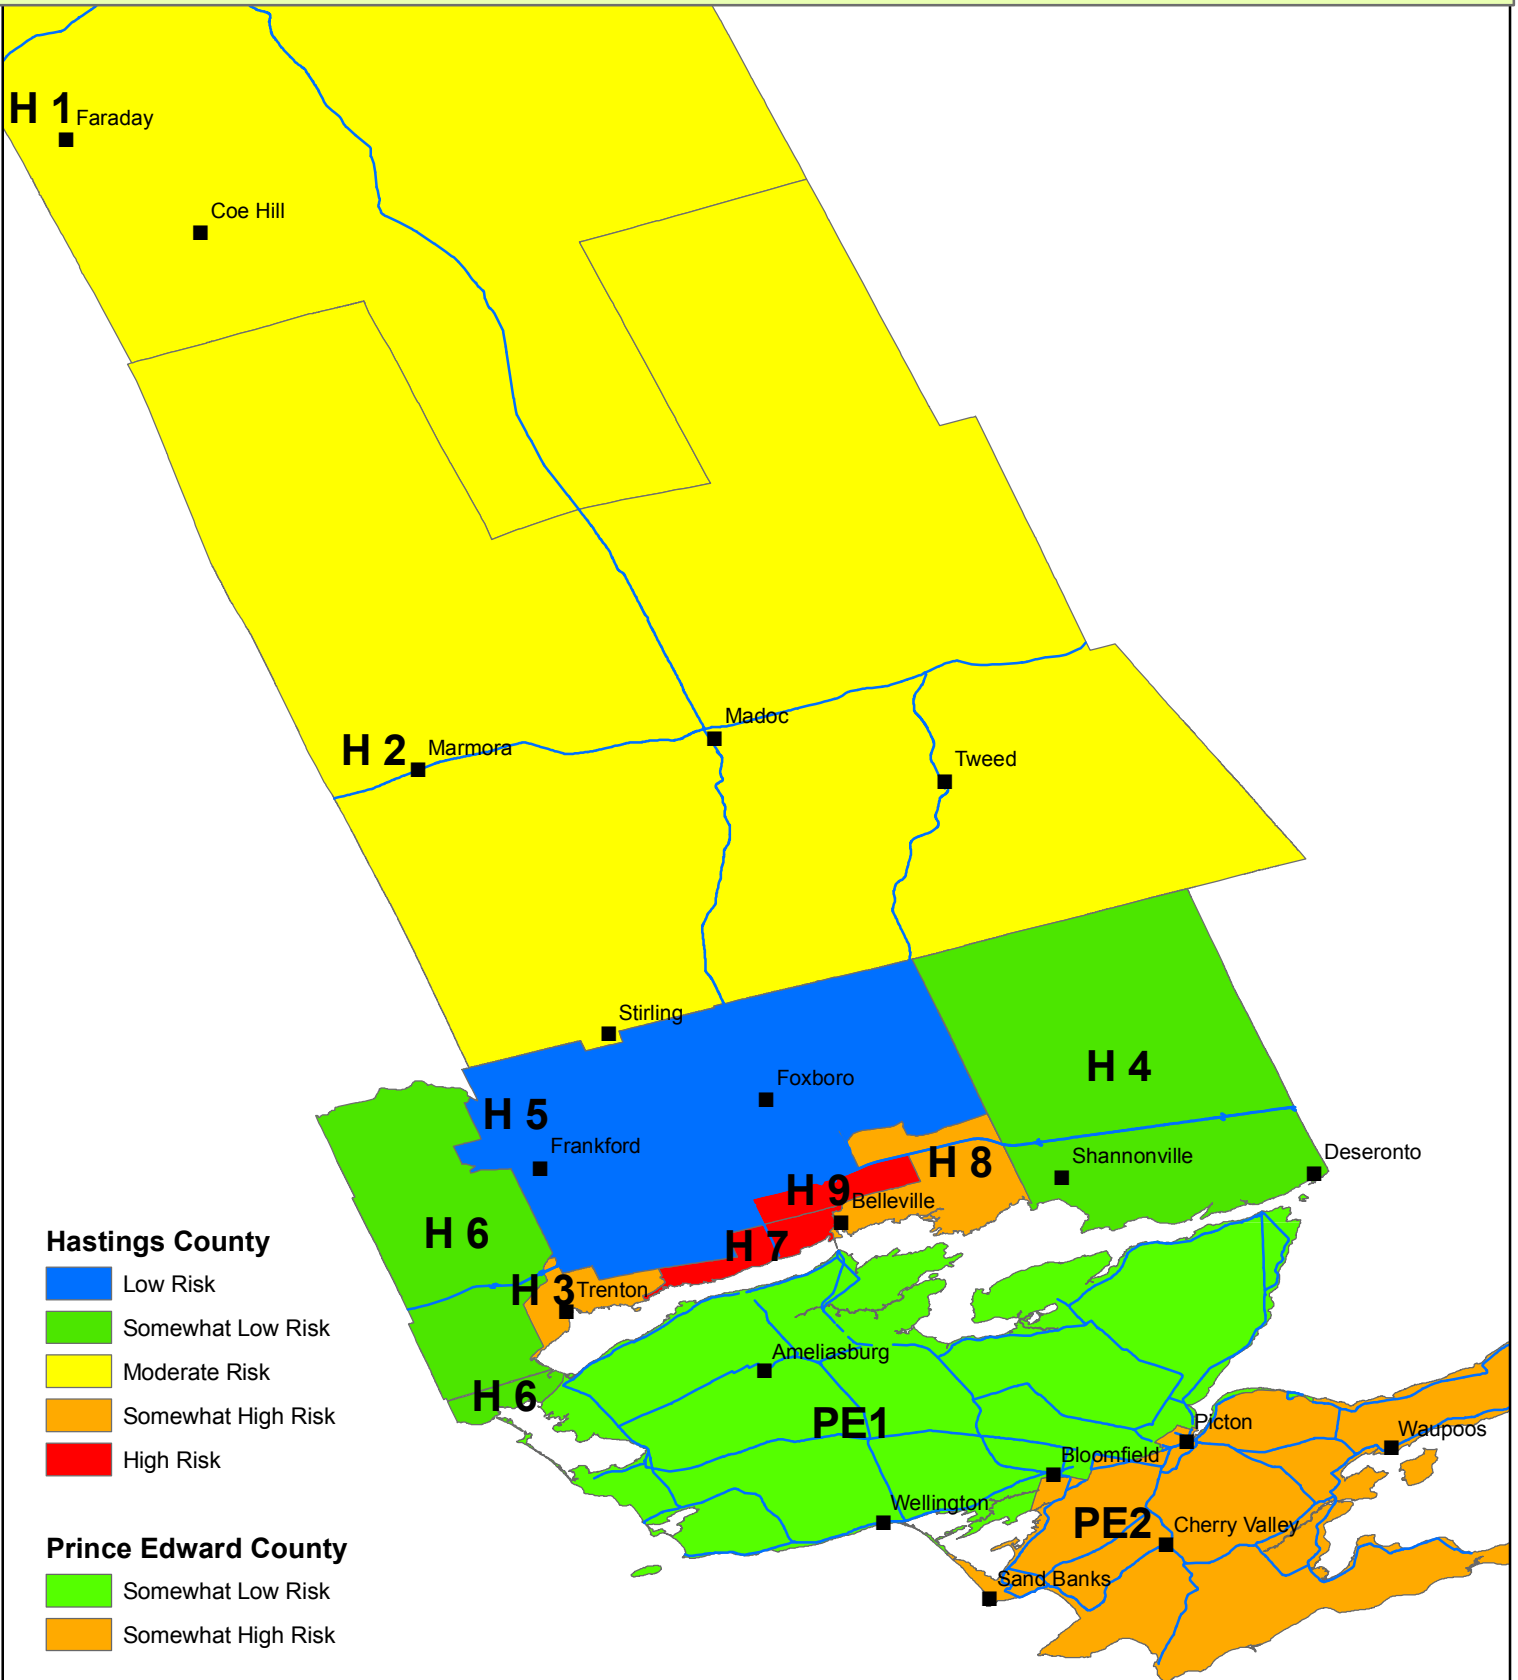

Social Risk Index

Hastings County

- Low Risk
- Somewhat Low Risk
- Moderate Risk
- Somewhat High Risk
- High Risk

Prince Edward County

- Somewhat Low Risk
- Somewhat High Risk

H1 North Hastings	H6 Murray Ward	PE 1 Prince Edward 1
H2 Central Hastings	H7 Belleville West	PE 2 Prince Edward 2
H3 Quinte West	H8 Belleville East	
H4 South East Hastings	H9 Belleville North	
H5 North of Belleville		